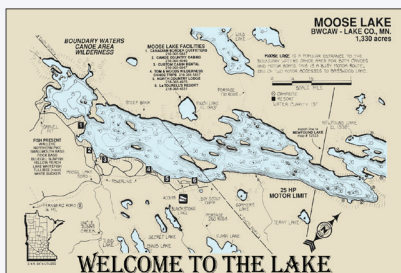

Choose Your Customization Level

Simple Customization ($50-$200)

Limited customization such as personalized title and AOIs (e.g., a star to mark the location of a resort or cabin) and custom coloring (when possible). Multiple finishing options available including lamination, mounting, and framing.