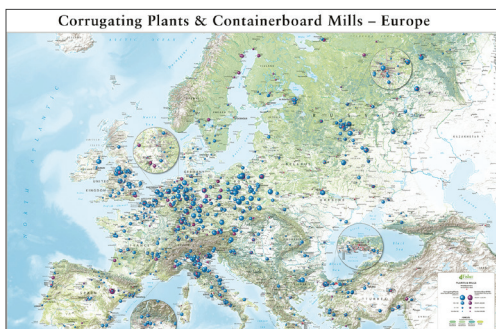

Standard Customization (\$200-\$600)

Simple map customization options and minor personalization (e.g., color-coding zip codes for a county or state, centering a map around your lakefront cabin, etc.).

Full Customization (\$1,000+)

Detailed map with more customization options, extensive labeling, enhanced design, multiple scales/maps, research and acquisition of geospatial datasets, complex data conversion, etc.

Note: Pricing given above is approximate and may vary widely depending on your requirements. Actual estimates are detailed after consultation with East View.

Who We Work With

East View provides custom mapping services for a wide range of users:

Corporations

- Natural Resources & Energy
- Agriculture & Aquaculture
- Communications
- Transportation
- Blue Economy
- Real Estate
- Consulting
- Insurance
- Shipping
- Mining
- Utilities
- Legal