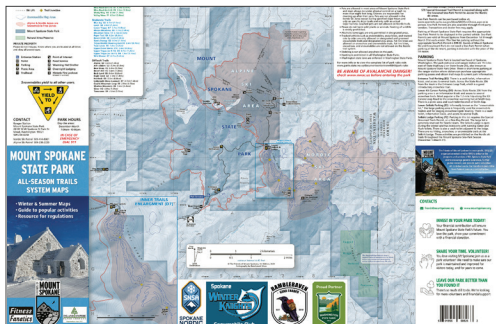

Who We Work With