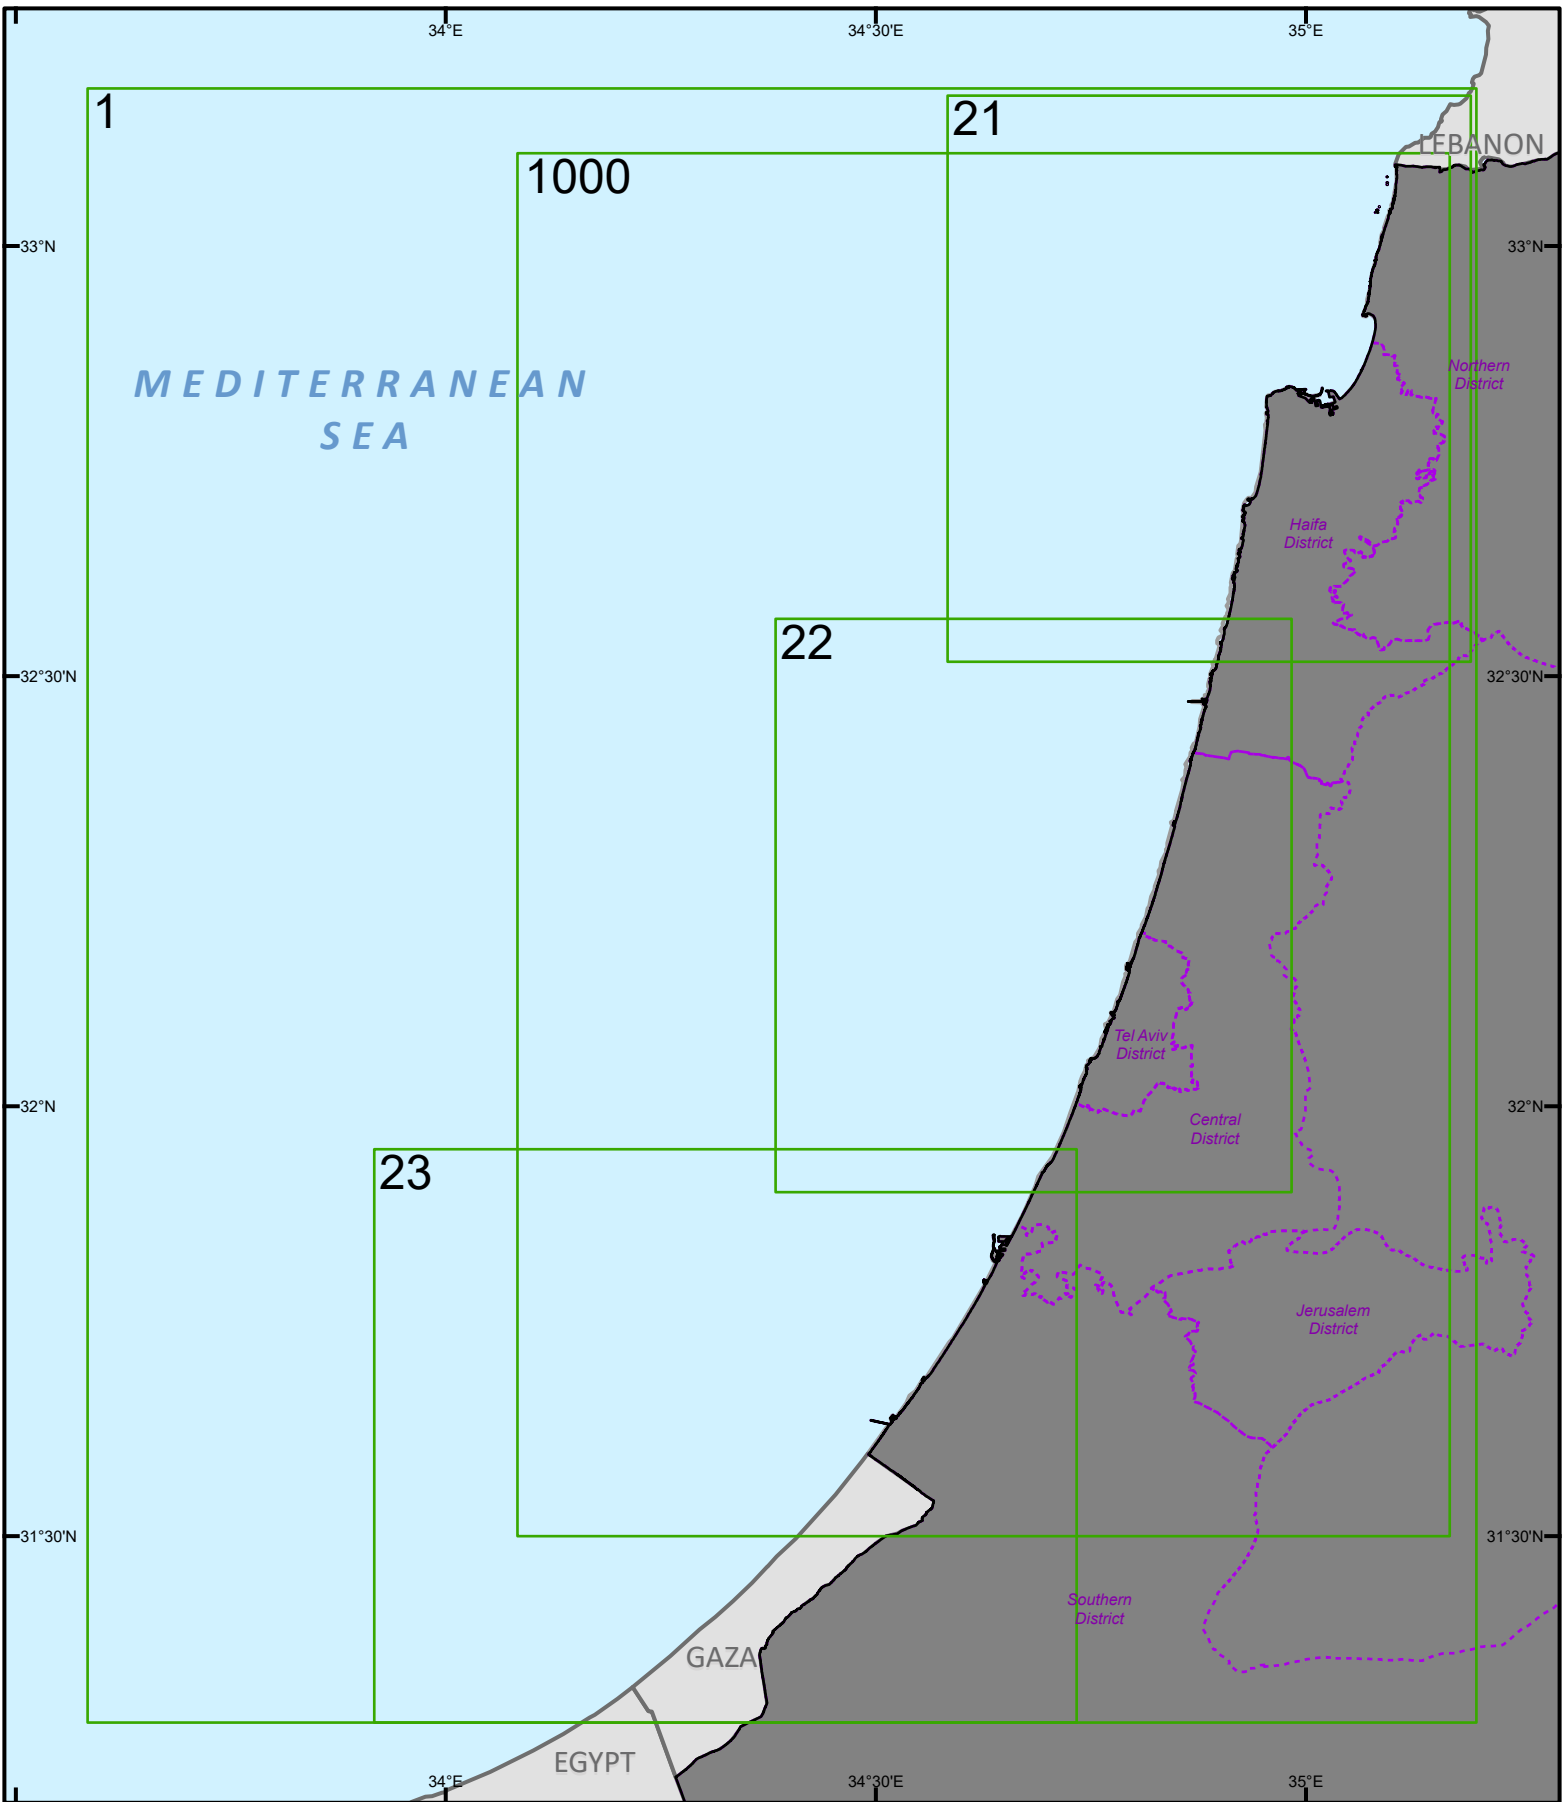

ISRAEL

I:100,000 Scale - I:300,000 Scale
Nautical Chart Coverage
Published 2009 - 2023
In Hebrew and English

Publisher: SI, Israel

LEGEND

In collection (5 Total)

Last Updated 12/23/2024